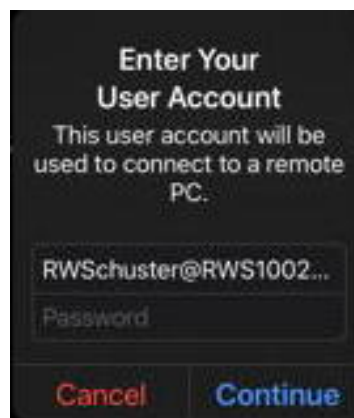

Image #1

Image #2

Enter your user id &
password &
you're good to go!

Image #3

2. Access with the Remote Desktop app:

Mac, Win, iOS, or Android

Image #4

Image #5